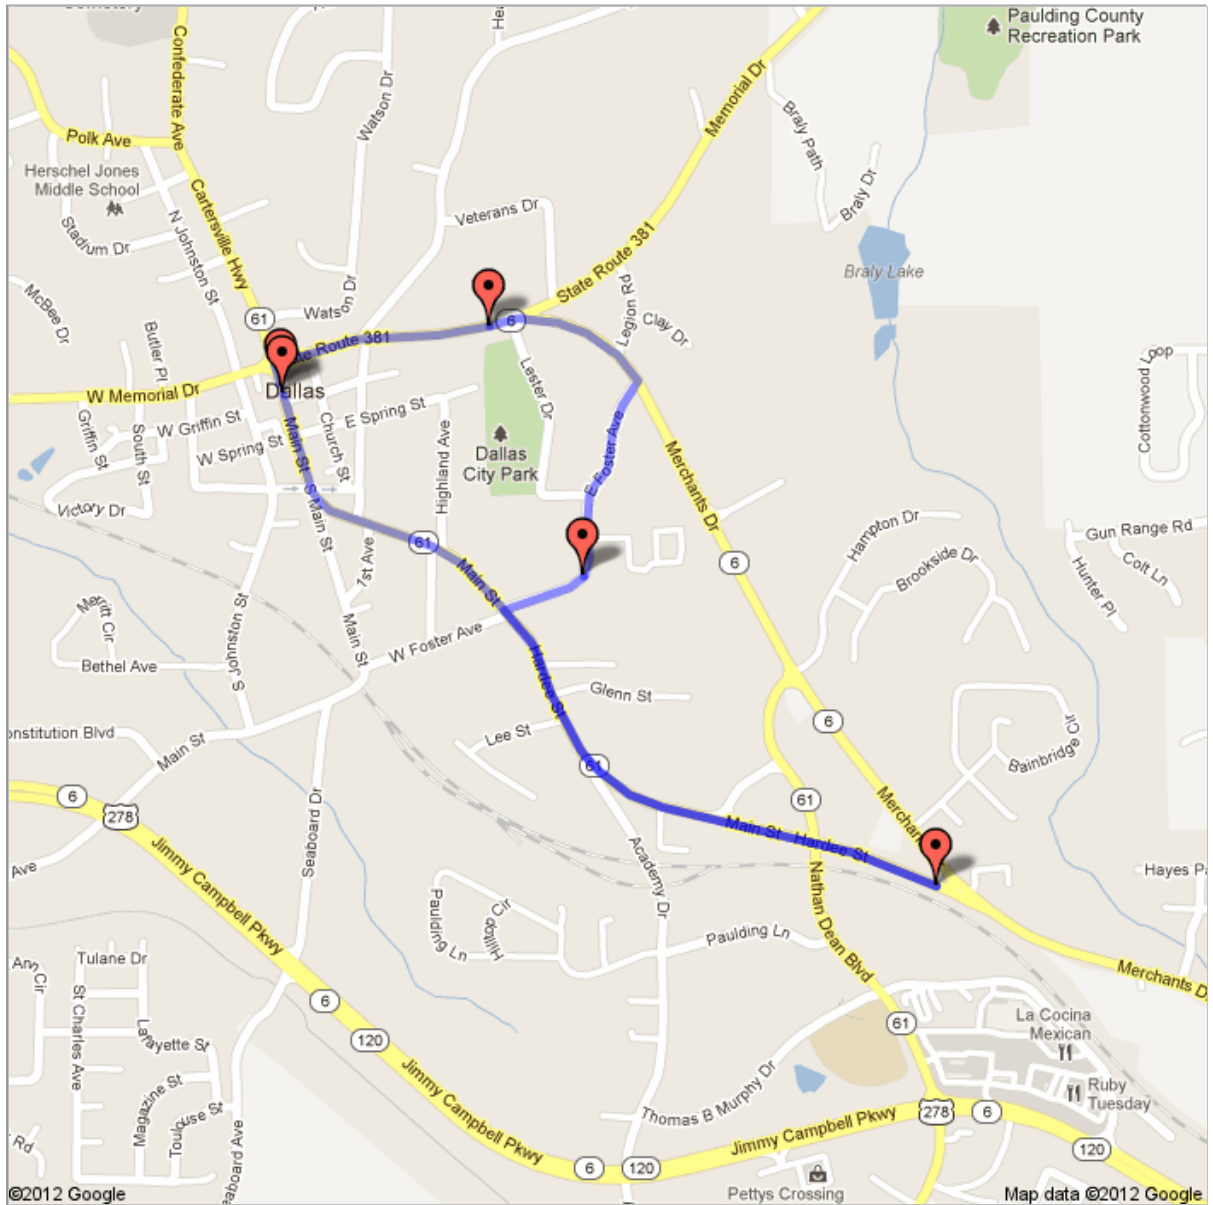

Get Google Maps on your phone
Text the word "GMAPS" to 466453

My Saved Places

Public · 0 views
Created on Apr 11 · By · Updated 4 minutes ago

-  From: Main St
-  Driving directions to S Hardee St/Main St
-  To: S Hardee St/Main St
-  Driving directions to E Foster Ave
-  To: E Foster Ave
-  Driving directions to E Memorial Dr/State Route 381

To: E Memorial Dr/State Route 381

Driving directions to Main St

To: Main St